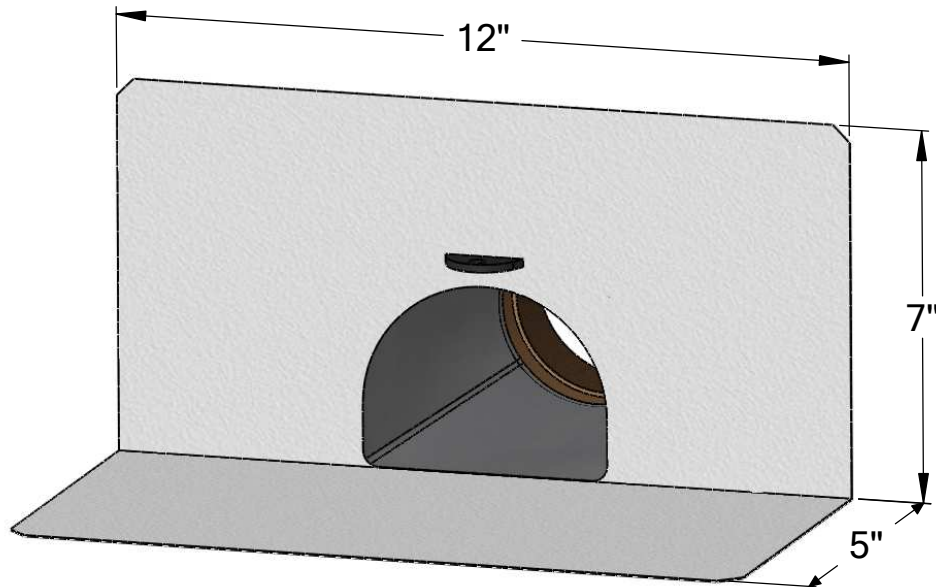

TPO-CLAD THROUGH-WALL PARAPET DRAIN

AVAILABLE IN 2", 3" AND 4" OUTLET SIZES. INCLUDES ALUMINUM DOME STRAINER.

TPO-Clad flashing soldered to spout,
attached to 2", 3", or 4" bronze no-hub fitting

drain and overflow combination also available