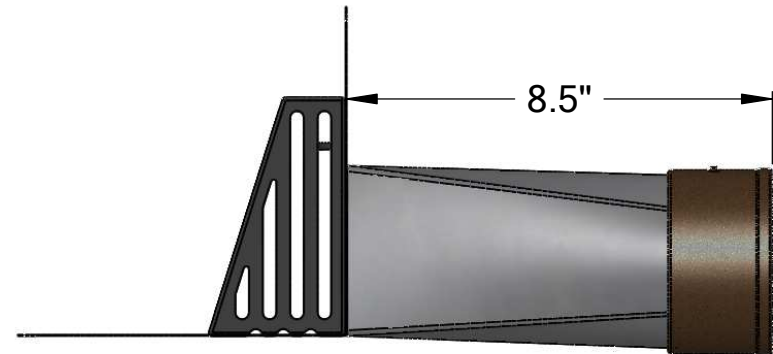

TPO-CLAD THROUGH-WALL PARAPET DRAIN

AVAILABLE IN 2", 3" AND 4" OUTLET SIZES. INCLUDES ALUMINUM DOME STRAINER.

TPO-Clad flashing soldered to spout,
attached to 2", 3", or 4" bronze no-hub fitting

drain and overflow combination also available