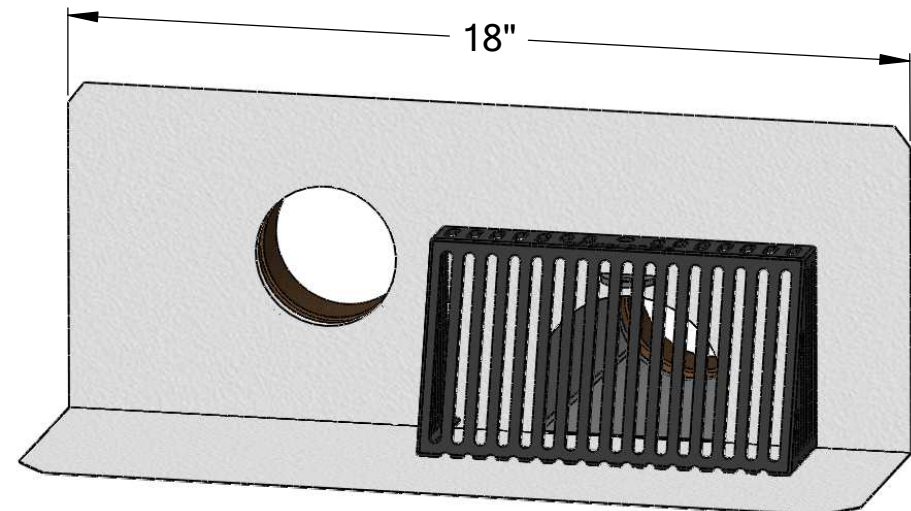

TPO-CLAD THROUGH-WALL PARAPET DRAIN

AVAILABLE IN 2", 3" AND 4" OUTLET SIZES. INCLUDES ALUMINUM DOME STRAINER.

TPO-Clad flashing soldered to spout,
attached to 2", 3", or 4" bronze no-hub fitting

drain and overflow combination also available